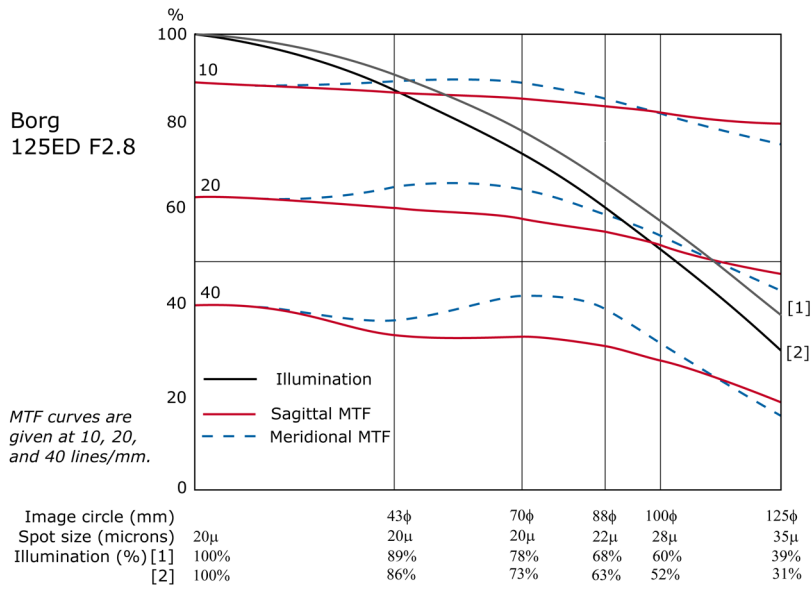

Borg 125ED F2.8 Photographic Performance

Notes:
 [1] Hood retracted.
 [2] Hood extended.

Notes:
 [1] Hood retracted.
 [2] Hood extended.