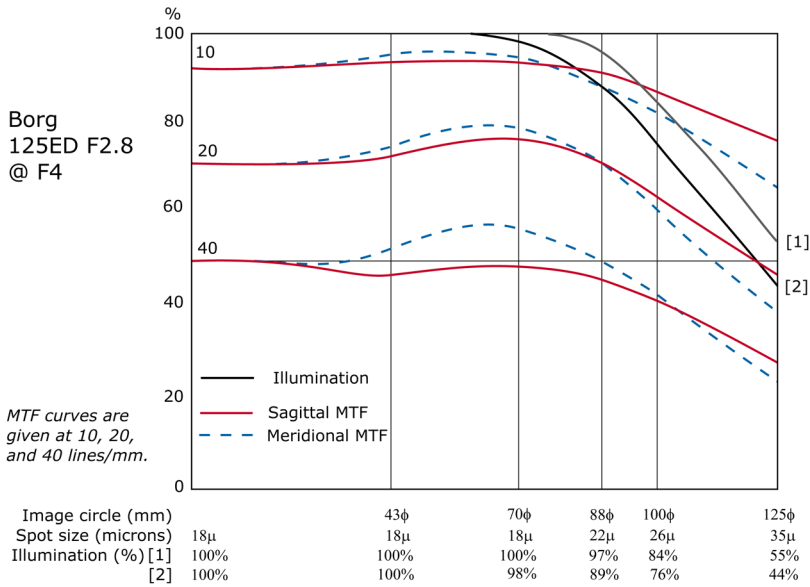

# Borg 125ED F2.8 Photographic Performance

Notes:  
 [1] Hood retracted.  
 [2] Hood extended.

Notes:  
 [1] Hood retracted.  
 [2] Hood extended.