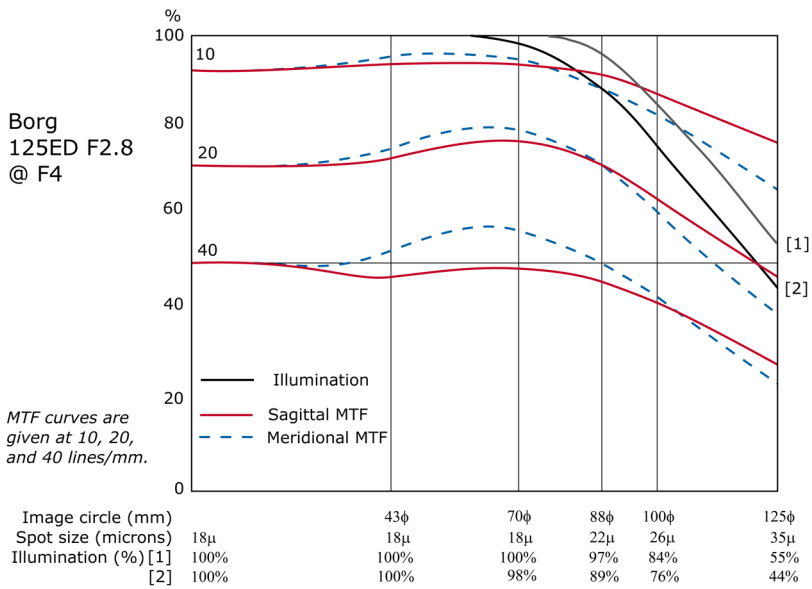

Borg 125ED F2.8 Photographic Performance

Notes:
 [1] Hood retracted.
 [2] Hood extended.

Notes:
 [1] Hood retracted.
 [2] Hood extended.