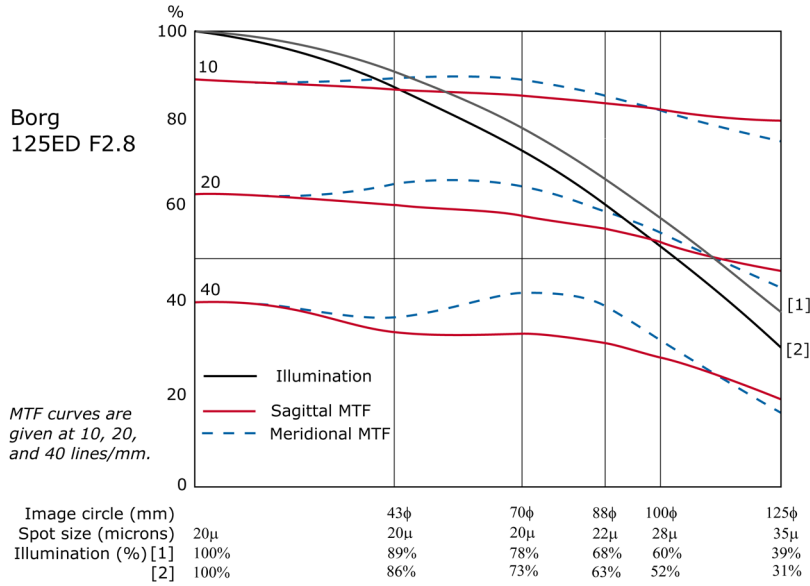

# Borg 125ED F2.8 Photographic Performance

Notes:  
 [1] Hood retracted.  
 [2] Hood extended.

Notes:  
 [1] Hood retracted.  
 [2] Hood extended.