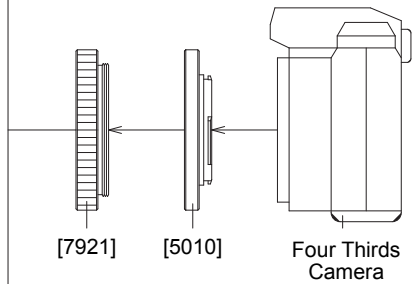

Super Reducer 0.72x DGQ [7872] configurations

► 71FL

• 7872 alone

• With filter box [7519]

► 90FL

• 7872 alone

• With filter box [7519]

Other filter attachment options

48mm filter

52mm filter