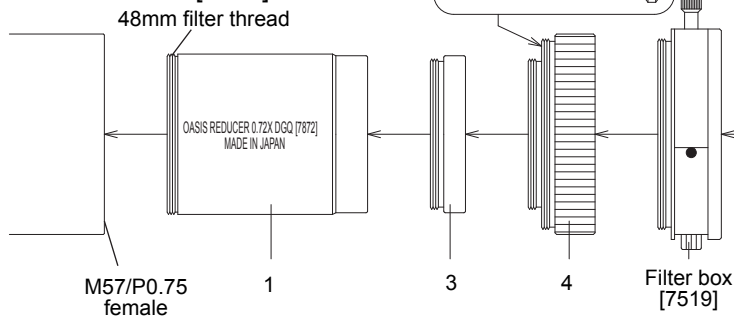

Super Reducer 0.72x DGQ [7872] configurations

► 71FL

• 7872 alone

• With filter box [7519]

► 90FL

• 7872 alone

• With filter box [7519]

Other filter attachment options

48mm filter

52mm filter