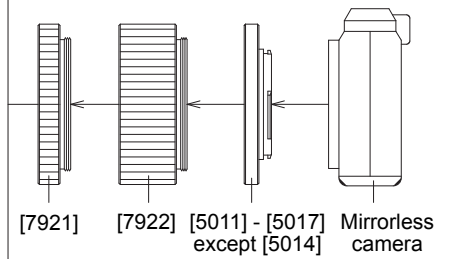

Super Reducer 0.72x DGQ [7872] configurations

► 71FL

• 7872 alone

• With filter box [7519]

► 90FL

• 7872 alone

• With filter box [7519]

Other filter attachment options

48mm filter

52mm filter