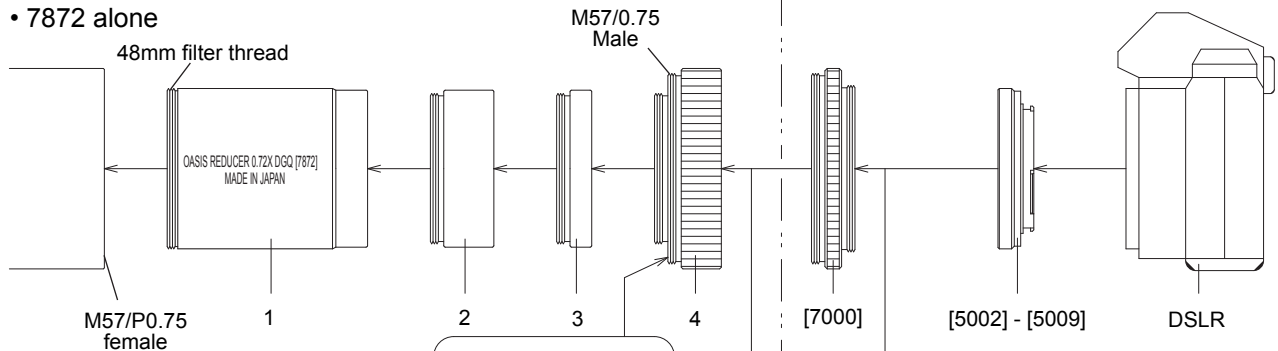

Super Reducer 0.72x DGQ [7872] configurations

► 71FL

• 7872 alone

• With filter box [7519]

► 90FL

• 7872 alone

• With filter box [7519]

Other filter attachment options

48mm filter

52mm filter