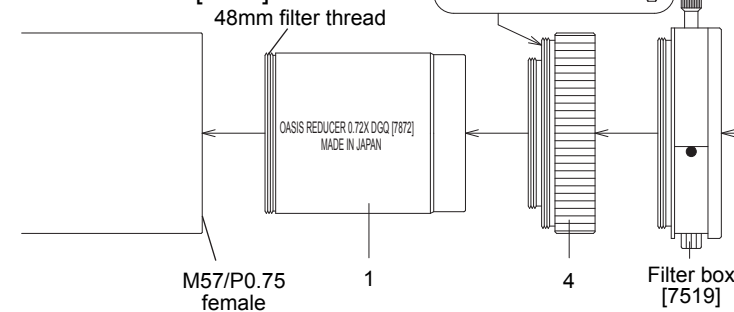

Super Reducer 0.72x DGQ [7872] configurations

► 71FL

• 7872 alone

• With filter box [7519]

► 90FL

• 7872 alone

• With filter box [7519]

Other filter attachment options

48mm filter

52mm filter