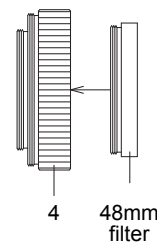

Super Reducer 0.72x DGQ [7872] configurations

► 71FL

• 7872 alone

• With filter box [7519]

► 90FL

• 7872 alone

• With filter box [7519]

Other filter attachment options

48mm filter

52mm filter