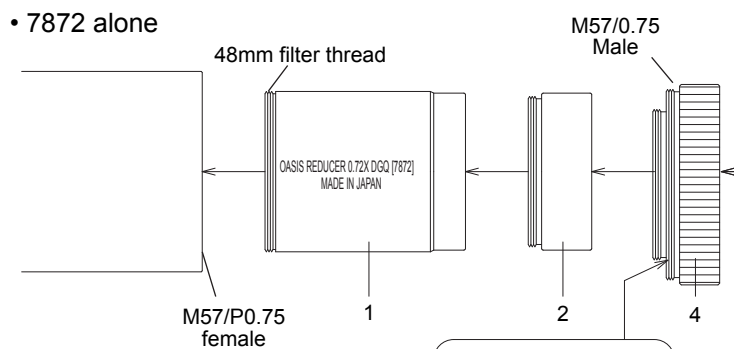

Super Reducer 0.72x DGQ [7872] configurations

► 71FL

• 7872 alone

• With filter box [7519]

► 90FL

• 7872 alone

• With filter box [7519]

Other filter attachment options

48mm filter

52mm filter