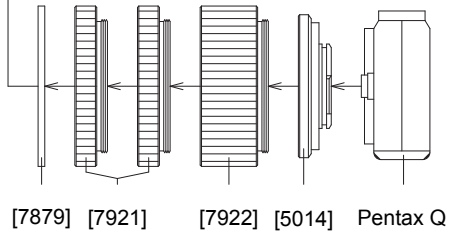

Super Reducer 0.72x DGQ [7872] configurations

► 71FL

• 7872 alone

• With filter box [7519]

► 90FL

• 7872 alone

• With filter box [7519]

Other filter attachment options

48mm filter

52mm filter